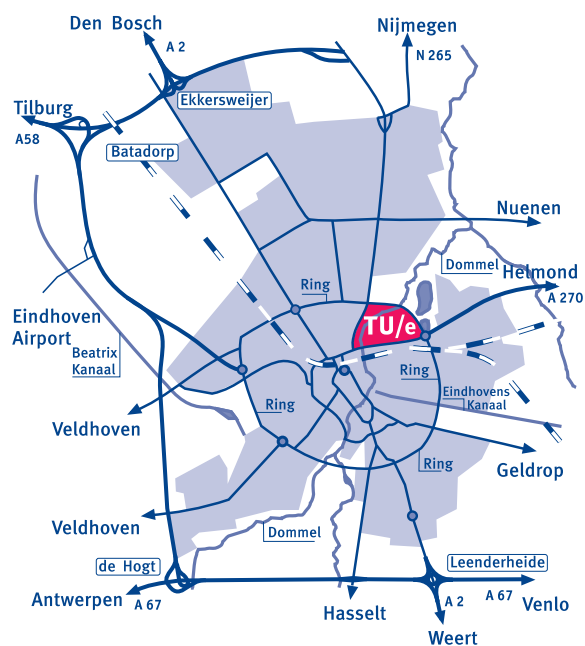

By car

TU/e Technische Universiteit
Eindhoven
University of Technology

Visiting address

Den Dolech 2,
5612 AZ Eindhoven, the Netherlands

Postal address

P.O. Box 513,
5600 MB Eindhoven, the Netherlands

Tel. +31 40 247 9111
www.tue.nl