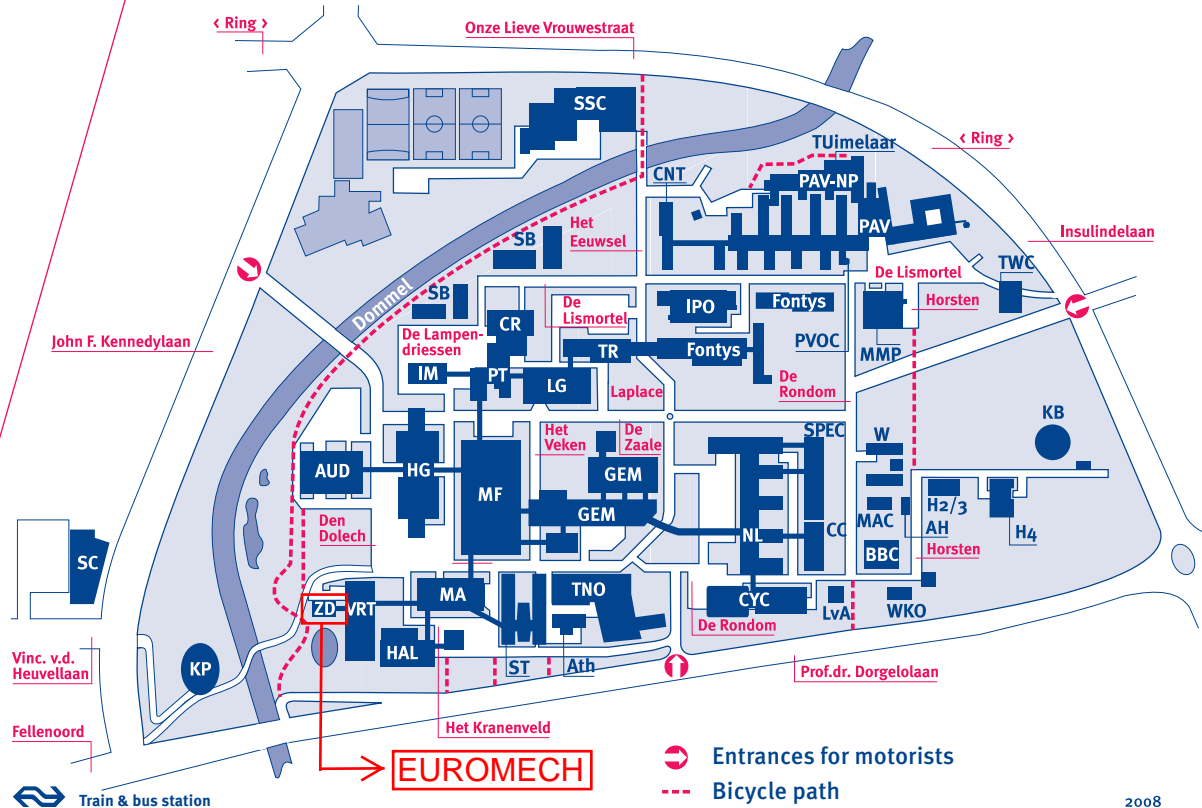

TU/e campus